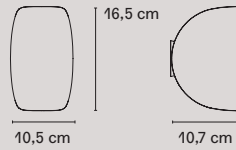

**IO**  
**CLAESSON KOIVISTO RUNE**  
**2023**

Codice Code	Materiale Material	Colore Colour	Sorgente luminosa Light source	Dimmer incluso Dimmer included	Classe energetica Energy label	Prezzo Retail con IVA Retail Price VAT incl.
F449045200BVLE	Metallo Metal	Bianco, Verniciabile White, Paintable	LED 2x4,5W (2700K, CRI>90, 2x350Lm)	Si, TRIAC Yes, TRIAC	F	290,00 €
F449045200BSLE	Metallo Metal	Bronzo Bronze	LED 2x4,5W (2700K, CRI>90, 2x350Lm)	Si, TRIAC Yes, TRIAC	F	340,00 €
F449045200OOLE	Metallo Metal	Oro Gold	LED 2x4,5W (2700K, CRI>90, 2x350Lm)	Si, TRIAC Yes, TRIAC	F	340,00 €
F449045200BLLE	Metallo Metal	Blu Blue	LED 2x4,5W (2700K, CRI>90, 2x350Lm)	Si, TRIAC Yes, TRIAC	F	340,00 €
F449045200GSLE	Metallo Metal	Grigio scuro Dark gray	LED 2x4,5W (2700K, CRI>90, 2x350Lm)	Si, TRIAC Yes, TRIAC	F	340,00 €
F449045200ROLE	Metallo Metal	Rosso Red	LED 2x4,5W (2700K, CRI>90, 2x350Lm)	Si, TRIAC Yes, TRIAC	F	340,00 €
LED integrato Integrated LED				IP40		

**FONTANA**  
**2023**

Codice Code	Materiale Material	Colore Colour	Descrizione Description	Prezzo Retail con IVA Retail Price VAT incl.
F1800VA100BO00	Vetro Glass	Bianco White	Vaso singolo Single vase	95,00 €
F1900VA100BO00	Vetro Glass	Bianco White	Vaso confezione da 4 pezzi Vase pack of 4 pieces	360,00 €