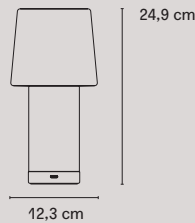

**IO**  
**CLAESSON KOIVISTO RUNE**  
**2023**

Codice Code	Materiale Material	Colore Colour	Sorgente luminosa Light source	Dimmer incluso Dimmer included	Classe energetica Energy label	Prezzo Retail con IVA Retail Price VAT incl.
F449045200BVLE	Metallo Metal	Bianco, Verniciabile White, Paintable	LED 2x4,5W (2700K, CRI>90, 2x350Lm)	Si, TRIAC Yes, TRIAC	F	290,00 €
F449045200BSLE	Metallo Metal	Bronzo Bronze	LED 2x4,5W (2700K, CRI>90, 2x350Lm)	Si, TRIAC Yes, TRIAC	F	340,00 €
F449045200OOLE	Metallo Metal	Oro Gold	LED 2x4,5W (2700K, CRI>90, 2x350Lm)	Si, TRIAC Yes, TRIAC	F	340,00 €
F449045200BLLE	Metallo Metal	Blu Blue	LED 2x4,5W (2700K, CRI>90, 2x350Lm)	Si, TRIAC Yes, TRIAC	F	340,00 €
F449045200GSLE	Metallo Metal	Grigio scuro Dark gray	LED 2x4,5W (2700K, CRI>90, 2x350Lm)	Si, TRIAC Yes, TRIAC	F	340,00 €
F449045200ROLE	Metallo Metal	Rosso Red	LED 2x4,5W (2700K, CRI>90, 2x350Lm)	Si, TRIAC Yes, TRIAC	F	340,00 €
LED integrato Integrated LED				IP40		

**CAMEO**  
**CLAESSON KOIVISTO RUNE**  
**2023**

Codice Code	Materiale Material	Colore Colour	Sorgente luminosa Light source	Dimmer incluso Dimmer included	Classe energetica Energy label	Prezzo Retail con IVA Retail Price VAT incl.
F448005550CRBW	Vetro, Metallo Galvanizzato Glass, Galvanized Metal	Bianco lucido, Cromo Glossy white, Chrome	LED 2x0,7W (2700K, CRI>80, 220Lm)	Si, touch Yes, touch	F	400,00 €
F448005160OOBW	Vetro, Metallo Verniciato Glass, Painted Metal	Bianco satinato, Oro Satin white, Gold	LED 2x0,7W (2700K, CRI>80, 220Lm)	Si, touch Yes, touch	F	400,00 €
LED integrato Integrated LED				IP54		

**FONTANA**  
**2023**

Codice Code	Materiale Material	Colore Colour	Descrizione Description	Prezzo Retail con IVA Retail Price VAT incl.
F1800VA100BO00	Vetro Glass	Bianco White	Vaso singolo Single vase	95,00 €
F1900VA100BO00	Vetro Glass	Bianco White	Vaso confezione da 4 pezzi Vase pack of 4 pieces	360,00 €