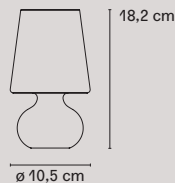

**IO**  
**CLAESSON KOIVISTO RUNE**  
**2023**

Codice Code	Materiale Material	Colore Colour	Sorgente luminosa Light source	Dimmer incluso Dimmer included	Classe energetica Energy label	Prezzo Retail con IVA Retail Price VAT incl.
F449045200BVLE	Metallo Metal	Bianco, Verniciabile White, Paintable	LED 2x4,5W (2700K, CRI>90, 2x350Lm)	Si, TRIAC Yes, TRIAC	F	290,00 €
F449045200BSLE	Metallo Metal	Bronzo Bronze	LED 2x4,5W (2700K, CRI>90, 2x350Lm)	Si, TRIAC Yes, TRIAC	F	340,00 €
F449045200OOLE	Metallo Metal	Oro Gold	LED 2x4,5W (2700K, CRI>90, 2x350Lm)	Si, TRIAC Yes, TRIAC	F	340,00 €
F449045200BLLE	Metallo Metal	Blu Blue	LED 2x4,5W (2700K, CRI>90, 2x350Lm)	Si, TRIAC Yes, TRIAC	F	340,00 €
F449045200GSLE	Metallo Metal	Grigio scuro Dark gray	LED 2x4,5W (2700K, CRI>90, 2x350Lm)	Si, TRIAC Yes, TRIAC	F	340,00 €
F449045200ROLE	Metallo Metal	Rosso Red	LED 2x4,5W (2700K, CRI>90, 2x350Lm)	Si, TRIAC Yes, TRIAC	F	340,00 €
LED integrato Integrated LED				IP40		

**CAMEO**  
**CLAESSON KOIVISTO RUNE**  
**2023**

Codice Code	Materiale Material	Colore Colour	Sorgente luminosa Light source	Dimmer incluso Dimmer included	Classe energetica Energy label	Prezzo Retail con IVA Retail Price VAT incl.
F448005550CRBW	Vetro, Metallo Galvanizzato Glass, Galvanized Metal	Bianco lucido, Cromo Glossy white, Chrome	LED 2x0,7W (2700K, CRI>80, 220Lm)	Si, touch Yes, touch	F	400,00 €
F448005160OOBW	Vetro, Metallo Verniciato Glass, Painted Metal	Bianco satinato, Oro Satin white, Gold	LED 2x0,7W (2700K, CRI>80, 220Lm)	Si, touch Yes, touch	F	400,00 €
LED integrato Integrated LED				IP54		

**FONTANA**  
**2023**

Codice Code	Materiale Material	Colore Colour	Descrizione Description	Prezzo Retail con IVA Retail Price VAT incl.
F1800VA100BO00	Vetro Glass	Bianco White	Vaso singolo Single vase	95,00 €
F1900VA100BO00	Vetro Glass	Bianco White	Vaso confezione da 4 pezzi Vase pack of 4 pieces	360,00 €