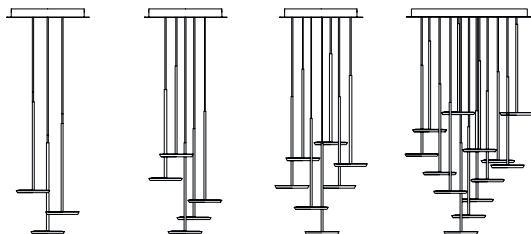

LIGHTS	MODEL	PRODUCT NUMBER	LIGHT SPECS	EXTRA INFO	PRICE
	PILAR MARQUINA BLACK	10769/10770	LED - 53W 2700K	FULLY DIMMABLE	780,00
	PILAR CARARA WHITE	10768/10770	1490L 110-240V 50-60Hz		
	PIXO PLUS TABLE WHITE	10476			354,00
	PIXO PLUS TABLE SILVER	10478			
	PIXO PLUS TABLE GRAPHITE	10477			
	PIXO PLUS TABLE AZURE	10484	LED - 6W 3000K	INCL. DIMMER* WIRELESS & USB CHARGING	
	PIXO PLUS TABLE ORANGE	10486	285L 110-240V 50-60Hz	360° ROTATION 180° TILT	
	PIXO PLUS TABLE GLOW	10485			
	PIXO PLUS TABLE WHITE/ BRASS	10482			
PIXO PLUS TABLE GRAPHITE/ BRASS	10483				
	PIXO WALL WHITE	10203	LED - 6W 3000K 285L 110-240V 50-60Hz	INCL. DIMMER* USB CHARGING 360° ROTATION 180° TILT PIN-UP WALL MOUNT	324,00
	SKY SOLO PENDANT POLISHED ALUMINUM	10570	LED - 18W MAX 2700K - 2200K DTW 1250 Lumens (850 down/ 400 up)	FULLY DIMMABLE DIM TO WARM 2200-2700K UPLIGHT/DOWNLIGHT	450,00
	SKY SOLO PENDANT MATTE BLACK	10773	100 - 277V 50-60Hz		
	3, 5, 7 SKY SOLO CHANDELIER CANOPY WHITE	10179		FOR 3,5,7 SKY SOLO PENDANTS	378,00
	13 SKY SOLO CHANDELIER CANOPY WHITE	10180		FOR 13 SKY SOLO PENDANTS	720,00

Examples of configurations