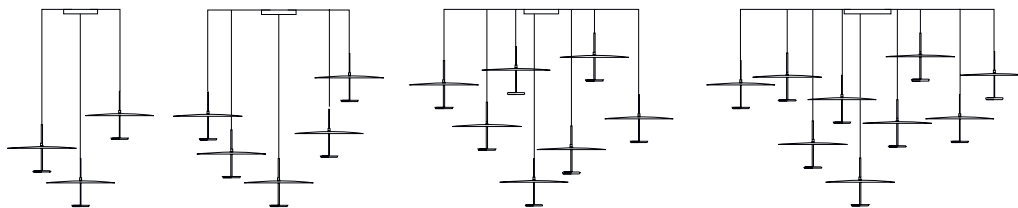

Examples of configurations

MULTIPLE COLOR & SIZE COMBINATIONS AVAILABLE

SKY DOME MULTI-LIGHT CANOPY
9" (22.8 cm)

SKY DOME MULTI-LIGHT CANOPY
12" (30.5 cm)